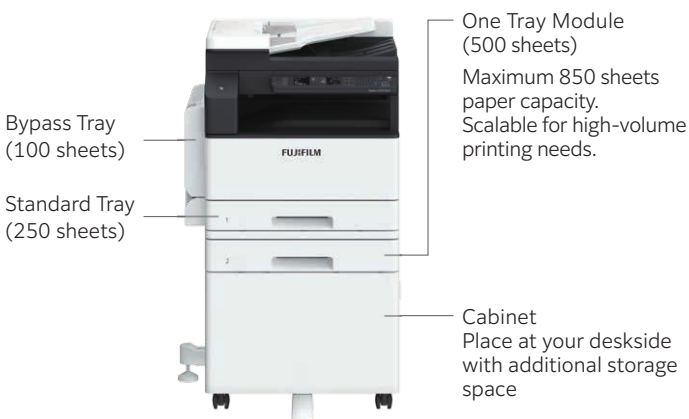

Configuration

Various options are available according to your needs.

		Apeos 2150 NDA
Print Speed		21 ppm
Automatic Document Feeder		Standard
Duplex Unit		Standard
Copy (Monochrome)		Standard
Print (Monochrome)	USB / LAN	Standard
Scan (Colour)	USB / LAN	Standard

The compatible with the environment

It fits in with the RoHS order. Also, TEC value*1 being rarely suppressing an energy consumption 0.31 kWh achievement. It is suppressing the emission of ultrafine particle (UFP*2), too.

*1: The value by the measurement method which was specified by international ENERGY STAR program (Version 3.0). *2: Ultrafine Particle