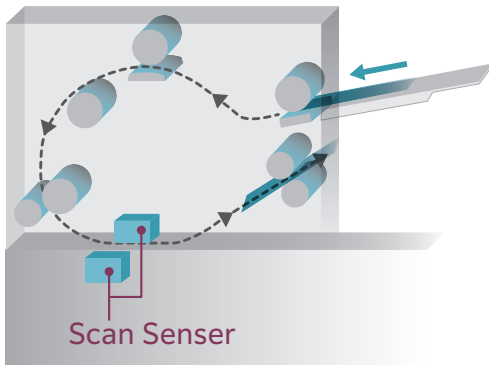

Apeos 2150 NDA

Small in size with enhanced user experience and seamless connectivity

The Apeos 2150 provide improved features for better performance and productivity.

Productivity

One-Pass Duplex Scan

Quick scanning improved longevity and energy efficient operation with one single pass scan.

Custom Size Paper Output

Different processes require different media size. With the new customisation feature, paper size can be adjusted according to your work processes for desired agility.

*Only with Bypass Tray

ID Card Copying

Single Card Mode

Automatic straightening and centralise skewing saves significant amount of time for the operator and improves overall productivity.

Colour Scanning

Colour scanning can be done directly from a PC. Digitalise your edited notes in full colour for easy review and time saving.