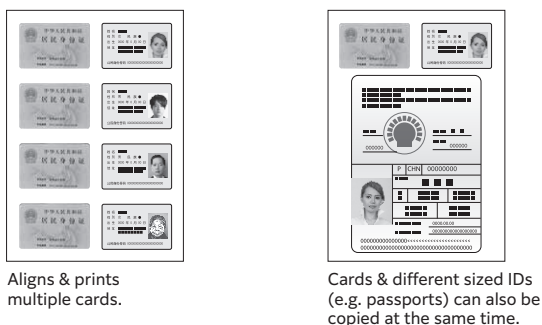

ID Card Copying

Single Card Mode

Automatic straightening and centralise skewing saves significant amount of time for the operator and improves overall productivity.

Colour Scanning

Colour scanning can be done directly from a PC. Digitalise your edited notes in full colour for easy review and time saving.

Note: Format such as PDF/JPEG/PNG can be selected.

Multiple Mode

Automatically aligns multiple ID card copying

Auto Print Out Rotation

Easy collation of multiple print sets for ease of handling and distribution.

* 1 pass, 2 sided scanning: Standard Document (A4 LEF), 200 dpi, using TWAIN driver(USB)

Operability

Simple user interface for ease of operation.

Connectivity

Seamless connectivity with mobile devices for day-to-day operations to improve work efficiency.

*1: Monochrome binary only.

Duplex Automatic Document Feeder

Item	Description	
Original Size / Paper Weight	Max: A3, 11 x 17"; Min: A5 38 to 128 gsm (In Duplex: 50 to 128 gsm)	
Capacity*1	110 sheets	
Scan Speed*2	Copy (A4 LEF Simplex)	B/W: 21 ppm
	Scan	B/W: 30 ppm, Colour: 26 ppm (1 pass, 2 sided scanning: B/W 40 ppm, Colour 38 ppm) [Standard Document (A4 LEF), 200 dpi, using TWAIN driver (USB)]
Dimensions	W 540 x D 498 x H 125 mm	
Weight	8 kg	