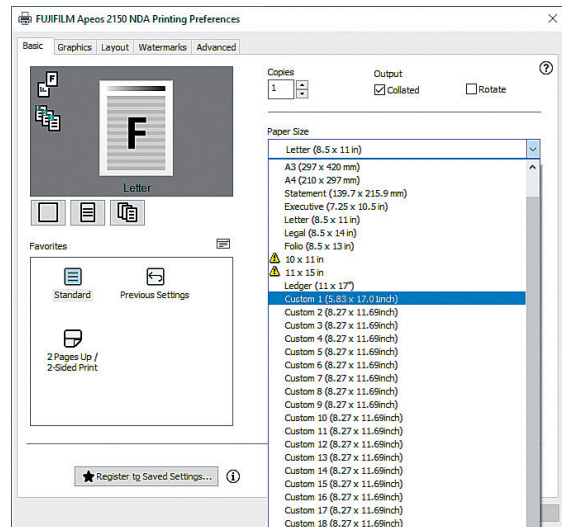

Apeos 2150 NDA

Small in size with enhanced user experience and seamless connectivity

The Apeos 2150 provide improved features for better performance and productivity.

Productivity

One-Pass Duplex Scan

Quick scanning improved longevity and energy efficient operation with one single pass scan.

Custom Size Paper Output

Different processes require different media size. With the new customisation feature, paper size can be adjusted according to your work processes for desired agility.

*Only with Bypass Tray

ID Card Copying

Single Card Mode

Automatic straightening and centralise skewing saves significant amount of time for the operator and improves overall productivity.

Colour Scanning

Colour scanning can be done directly from a PC. Digitalise your edited notes in full colour for easy review and time saving.