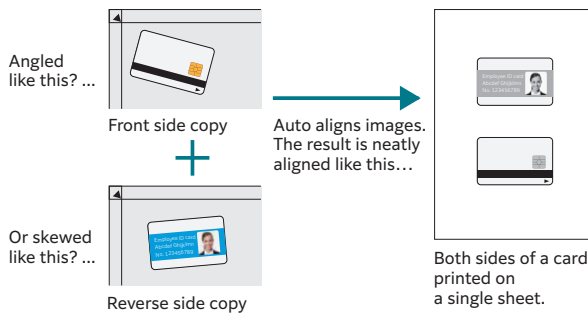

Custom Size Paper Output

Different processes require different media size. With the new customisation feature, paper size can be adjusted according to your work processes for desired agility.

*Only with Bypass Tray

ID Card Copying

Single Card Mode

Automatic straightening and centralise skewing saves significant amount of time for the operator and improves overall productivity.

Colour Scanning

Colour scanning can be done directly from a PC. Digitalise your edited notes in full colour for easy review and time saving.

* 1 pass, 2 sided scanning: Standard Document (A4 LEF), 200 dpi, using TWAIN driver(USB)

Operability

Simple user interface for ease of operation.

Connectivity

Seamless connectivity with mobile devices for day-to-day operations to improve work efficiency.