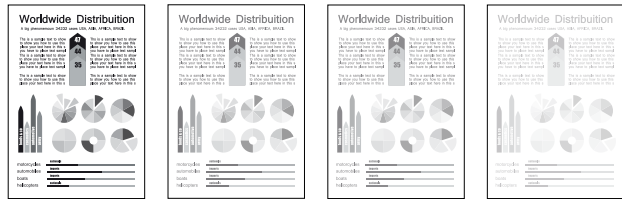

Off   Light   Lighter   Lightest

1
4 line backlit display

2
Easy access output tray with dark blue colour, making it easy to see a printed job in the tray.

3
The 250 sheet output tray is perfect for printing large documents

4
The 550 sheet capacity paper tray means fewer paper re-fills and handles multiple sizes of paper

5 6 7

The DocuPrint P455 d is available with up to 3 additional paper trays, which means a maximum paper capacity of 2,350 sheets

Real document security is simple with Secure Print*.

If you don't want your confidential or private documents to be left in the output tray, open for viewing, or even taken by someone else, Secure Print allows you to control the print timing of your documents. You can now optimise your print solution by using a workgroup device to print all your documents, without worrying about security!