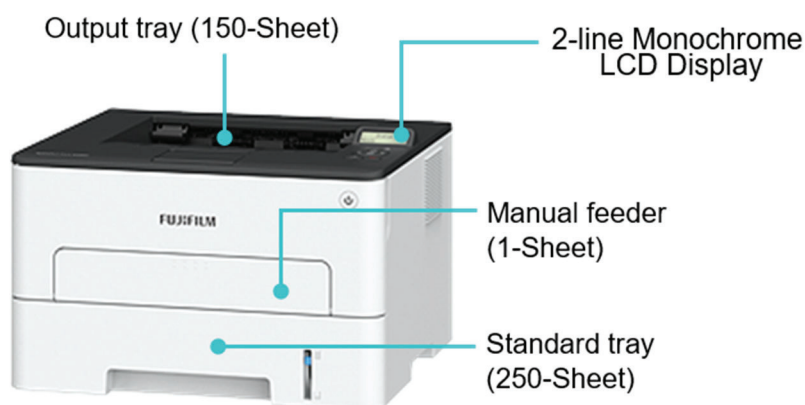

# ApeosPort Print 3410SD

A4 Monochrome Printer

## High Performance & Productivity

- Compact design fits comfortably on your desktop or small work space
- Fast monochrome printing of 34 ppm, with FPOT as fast as 8 seconds
- Standard 250-sheet tray allows printing without interruptions
- Easy to connect with built-in Wi-Fi, Ethernet or USB

## Specifications

Printing	
Display	2-line All Points Addressable (APA) monochrome LCD display
Print Speed: Up to	Black: 34 ppm (A4)
Time to First Page: As fast as	Black: 8 seconds
Print Resolution	Black: 1200 Image Quality, 2400 Image Quality, 300 x 300 dpi, 600 x 600 dpi
Memory	256 MB
Hard Disk	Not Available
Supplies	
Toner Cartridge Yields (up to)	3,000-page High Yield Cartridge, 6,000-page Extra High Yield Cartridge,
Imaging unit Estimated Yield: Up to	12000 pages, based on 3 average letter/A4-size pages per print job and ~ 5% coverage
Cartridge(s) Shipping with Product	700-page Toner Cartridges
Paper Handling	
Included Paper Handling	250-Sheet Input, 150-Sheet Output Bin, Integrated Duplex, Single-Sheet Manual Feed
Paper Input Capacity: Up to	251 pages 75 gsm
Paper Output Capacity: Up to	150 pages 75 gsm
Media Types Supported	Card Stock, Envelopes, Paper Labels, Plain Paper
Paper Input Capacity: Up to	A6, Oficio, 7 3/4 Envelope, 9 Envelope, JIS-B5, A4, Legal, A5, Letter, B5 Envelope, Statement, C5 Envelope, Executive, Universal, DL Envelope, Folio, 10 Envelope, Hagaki
General Information	
Standard Ports	Ethernet 10/100BaseTX (RJ-45), USB 2.0 Specification Hi-Speed Certified (Type B), 802.11b/g/n Wireless
Noise Level: Operating	Print: 53 dBA
Specified Operating Environment <sup>*1</sup>	Humidity: 15 to 80% <sup>*2</sup> Relative Humidity, Temperature: 10 to 32°C <sup>*3</sup> (excluding faults caused by condensation)
Size (mm - H x W x D) / Weight (kg)	215 x 355 x 333 mm / 8.1 kg