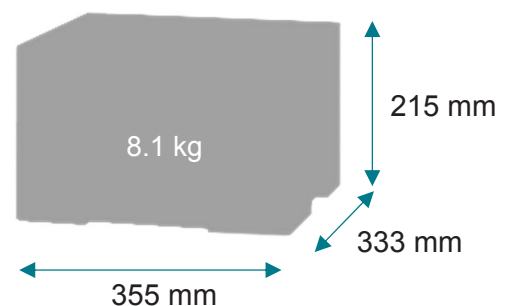

## Specifications

Printing	
Display	2-line All Points Addressable (APA) monochrome LCD display
Print Speed: Up to	Black: 34 ppm (A4)
Time to First Page: As fast as	Black: 8 seconds
Print Resolution	Black: 1200 Image Quality, 2400 Image Quality, 300 x 300 dpi, 600 x 600 dpi
Memory	256 MB
Hard Disk	Not Available
Supplies	
Toner Cartridge Yields (up to)	3,000-page High Yield Cartridge, 6,000-page Extra High Yield Cartridge,
Imaging unit Estimated Yield: Up to	12000 pages, based on 3 average letter/A4-size pages per print job and ~ 5% coverage
Cartridge(s) Shipping with Product	700-page Toner Cartridges
Paper Handling	
Included Paper Handling	250-Sheet Input, 150-Sheet Output Bin, Integrated Duplex, Single-Sheet Manual Feed
Paper Input Capacity: Up to	251 pages 75 gsm
Paper Output Capacity: Up to	150 pages 75 gsm
Media Types Supported	Card Stock, Envelopes, Paper Labels, Plain Paper
Paper Input Capacity: Up to	A6, Oficio, 7 3/4 Envelope, 9 Envelope, JIS-B5, A4, Legal, A5, Letter, B5 Envelope, Statement, C5 Envelope, Executive, Universal, DL Envelope, Folio, 10 Envelope, Hagaki
General Information	
Standard Ports	Ethernet 10/100BaseTX (RJ-45), USB 2.0 Specification Hi-Speed Certified (Type B), 802.11b/g/n Wireless
Noise Level: Operating	Print: 53 dBA
Specified Operating Environment <sup>*1</sup>	Humidity: 15 to 80% <sup>*2</sup> Relative Humidity, Temperature: 10 to 32°C <sup>*3</sup> (excluding faults caused by condensation)
Size (mm - H x W x D) / Weight (kg)	215 x 355 x 333 mm / 8.1 kg